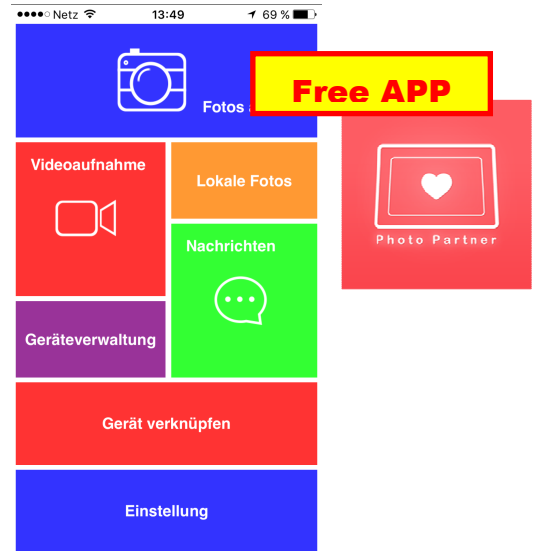

# BRAUN DigiFrame 8 WiFi

**WiFi Connected**

**LED Backlight**

**Free APP**

Photo Partner

**High quality photo frame with Wi-Fi and high resolution IPS touchscreen, 20.32 cm (8"), 4:3, 1024 x 768 pixels to display your digital photos, movie clips and MP3 music files. Transfer photos from your Smartphone via free app "Photo Partner" (for Android and iOS)**

## Share your photos immediately, anywhere in the world

High quality 8" (20.32 cm) IPS Touchscreen with LED-Backlight technology, Resolution 1024x768

Global image upload: Your picture frame is connected to the Internet via Wi-Fi. Their images Save using the free app in the cloud and transferred from there to the display.

Outstanding image quality: enjoy your holiday photos, family photos & co. in bold colors on the high resolution IPS screen.

9 different slide show modes, customizable speed

Flexible memory: From the 8 GB internal memory, SD memory card or via USB take pictures, videos and music on the display.

Always informed: The frame shows the temperature as well as date and time. Check the calendar for using the alarm function on dates to remind you.

Music and movie experience including: Thanks to an integrated media player and speaker you can enjoy your digital photo frame also as movies and music. Look forward to your custom slide show with background music on request.