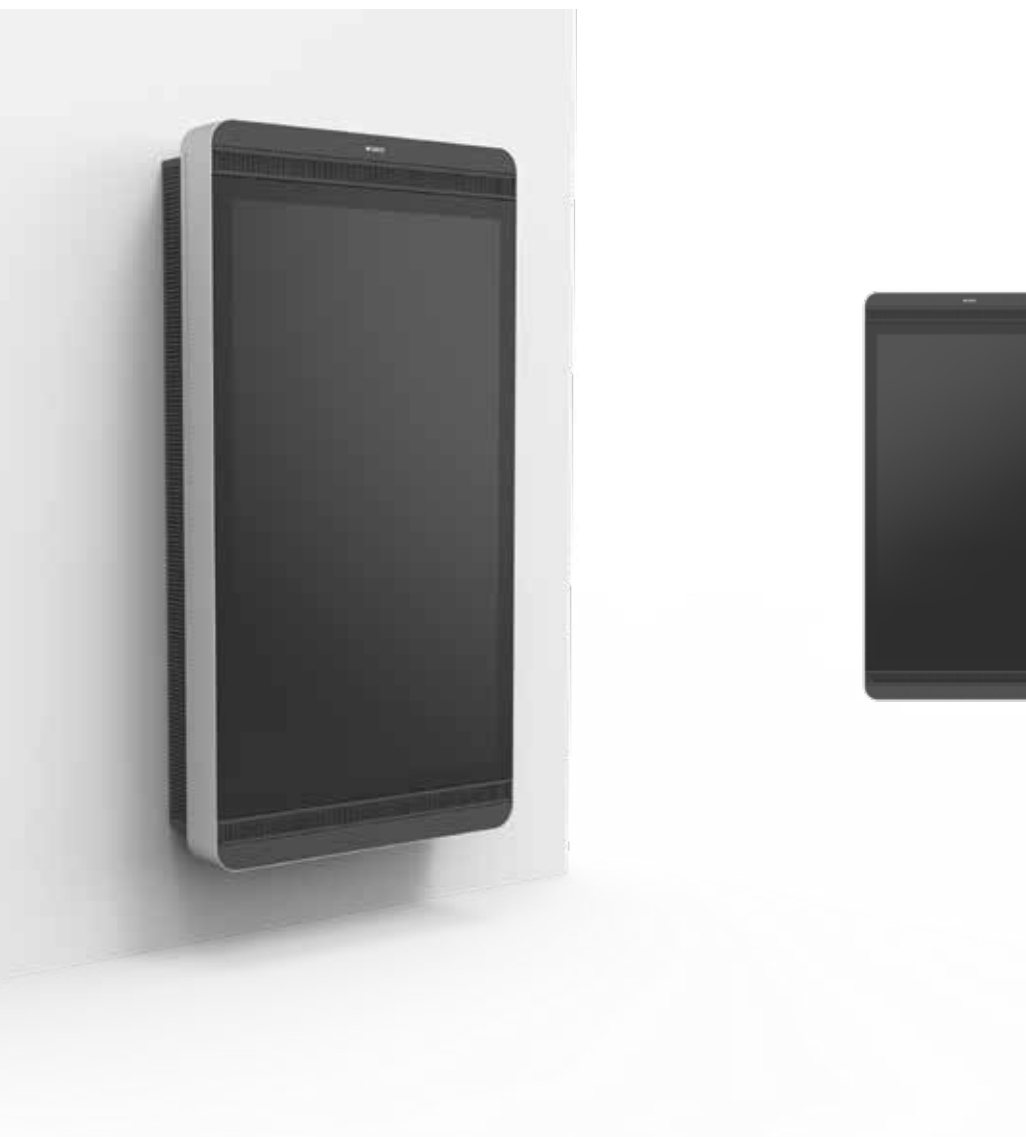

SIDES

Two-sided

INSTALLATION

Free-standing, anchored to the floor

FINISHING MATERIALS

Powder coated metal housing according to the RAL template, tempered glass

ADDITIONAL FUNCTIONS

Computer with digital signage system

OPTIONAL FUNCTIONS

Webcam, touch screen

TECHNICAL SPECIFICATIONS

SAROS 75" outdoor WALL

SCREEN

Size	75"
Brightness	3500 nit
Resolution	4K

SIZE

2065x1064x343 mm