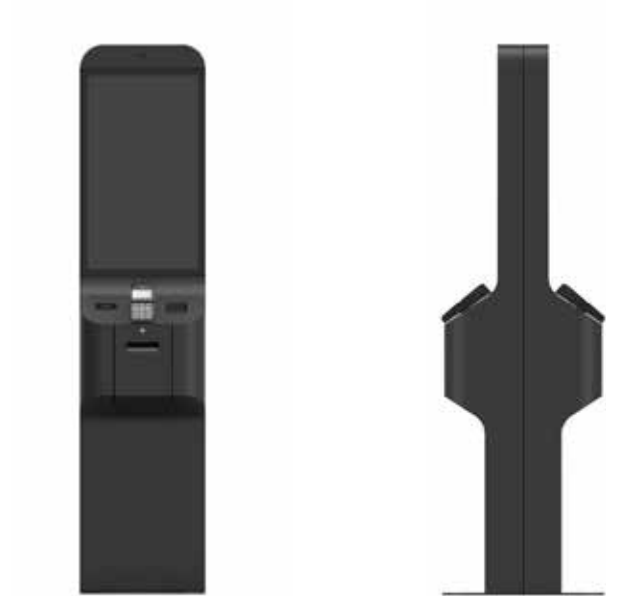

SCREEN	Size	27"
	Brightness	425 nits IPS
	Resolution	Full HD lub 4K
SIZE	1726 x 393 x 304 mm	
WEIGHT	55 kg	
SIDES	One side	
INSTALLATION	Free-standing, anchored to the floor	
FINISHING MATERIALS	Powder coated metal housing according to the RAL template, tempered glass	
ADDITIONAL FUNCTIONS	Computer with digital signage system	
OPTIONAL FUNCTIONS	Webcam	