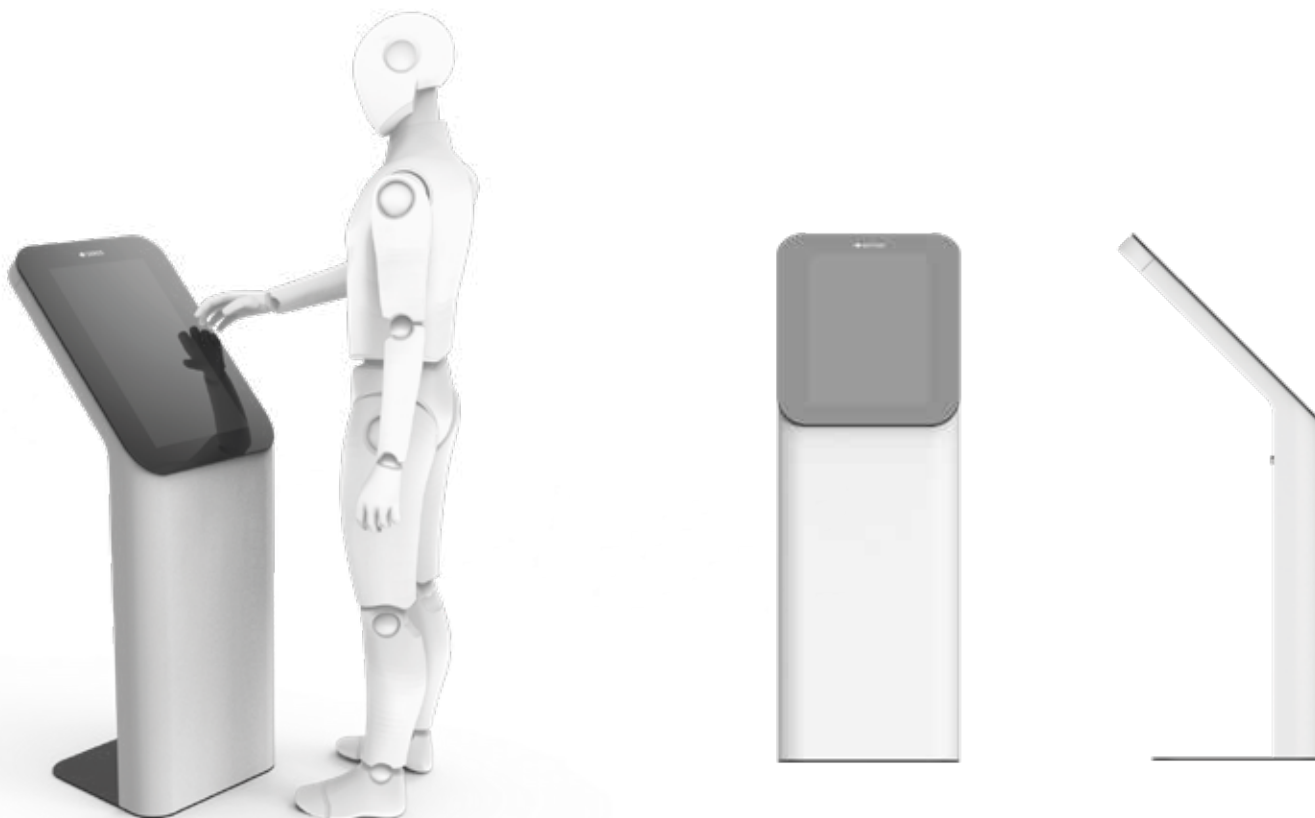

TECHNICAL SPECIFICATIONS

SAROS 24" touch

SCREEN

Size	24"
Brightness	315 nits
Resolution	Full HD

SIZE

1315 x446 x 519 mm

WEIGHT

35 kg

SIDES

One-sided

INSTALLATION

Free-standing, anchored to the floor

FINISHING MATERIALS

Powder coated metal housing according to the RAL template, tempered glass

ADDITIONAL FUNCTIONS

Computer with digital signage system, touch screen

OPTIONAL FUNCTIONS

Webcam, code reader, payment terminal, fiscal printer