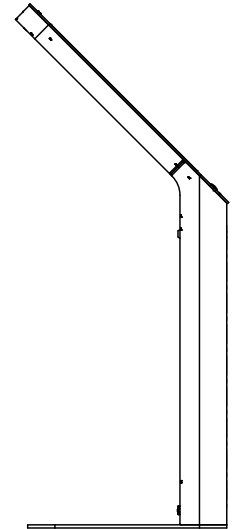

Discover our products and create an interactive space of information exchange!

TECHNICAL SPECIFICATIONS

SAROS 24" touch

SCREEN

Size	24"
Brightness	315 nits
Resolution	Full HD

SIZE

1315 x446 x 519 mm

WEIGHT

35 kg

SIDES

One-sided

INSTALLATION

Free-standing, anchored to the floor

FINISHING MATERIALS

Powder coated metal housing according to the RAL template, tempered glass

ADDITIONAL FUNCTIONS

Computer with digital signage system, touch screen

OPTIONAL FUNCTIONS

Webcam, code reader, payment terminal, fiscal printer

TECHNICAL SPECIFICATIONS

SAROS 24'' BRAILLE

SCREEN

Size	24"
Brightness	315 nits
Resolution	Full HD

SIZE

1315 x446 x 519 mm

WEIGHT

35 kg

SIDES

One-sided

INSTALLATION

Free-standing, anchored to the floor